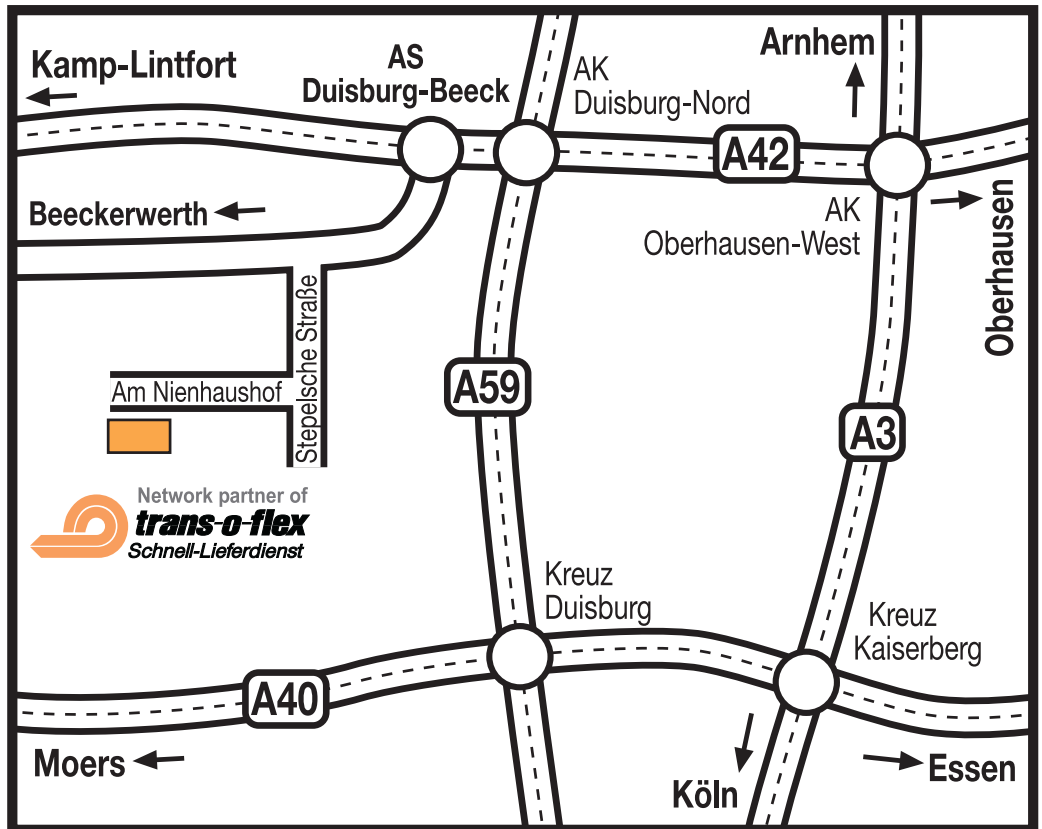

## DUISBURG

Distributions GmbH Duisburg  
Network partner of trans-o-flex  
Am Nienhaushof 1  
47139 Duisburg  
Germany  
Phone: + 49 203 9912-0  
Fax: + 49 203 463328  
www.trans-o-flex.de

### How to find us:

#### From Cologne:

- On the A3 motorway to the Oberhausen-West junction and then
- follow the A42 motorway direction Kamp-Lintfort.
- Take the Duisburg-Beeck exit and,
- at the first set of traffic lights, follow the road direction Beeckerwerth.
- At the second set of traffic lights, turn left into Stepelsche Straße and
- take the first road on the right (Am Nienhaushof).

#### From Kamp-Lintfort:

- On the A42 motorway direction Oberhausen,
- take the Duisburg-Beeck exit and
- turn right.
- Take the first road on the right.

**Bon voyage!**

Network partner of