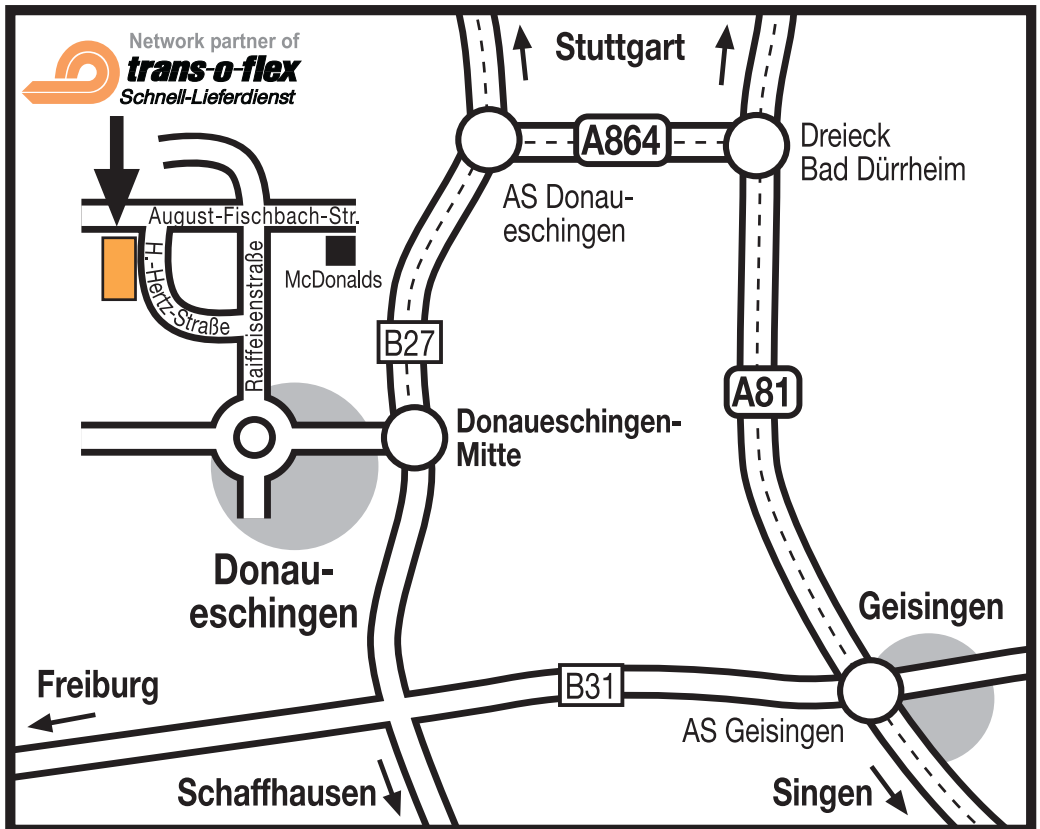

How to find us:

Aus Richtung Norden und Süden:

- On the Stuttgart motorway direction Singen to the Donau-eschingen exit.
- Then direction Schaffhausen until
- the Donau-eschingen-Mitte exit, then follow this road
- Turn left direction Donau-eschingen and, at the roundabout,
- take the first right Raiffeisenstraße and then
- the next left into Heinrich-Hertz-Straße.
- Follow this road through a 90°-curve (to the right) and for approximately 200 metres.
- trans-o-flex is in the building on the left, in front of the August-Fischbach-Straße junction.

Gute Fahrt!

Network partner of

DONAUESCHINGEN

Distributions GmbH
Donau-eschingen
Network partner of trans-o-flex
Heinrich-Hertz-Straße 2
78166 Donau-eschingen
Germany
Phone: + 49 771 83236-0
Fax: + 49 771 83236-19
www.trans-o-flex.de

trans-o-flex