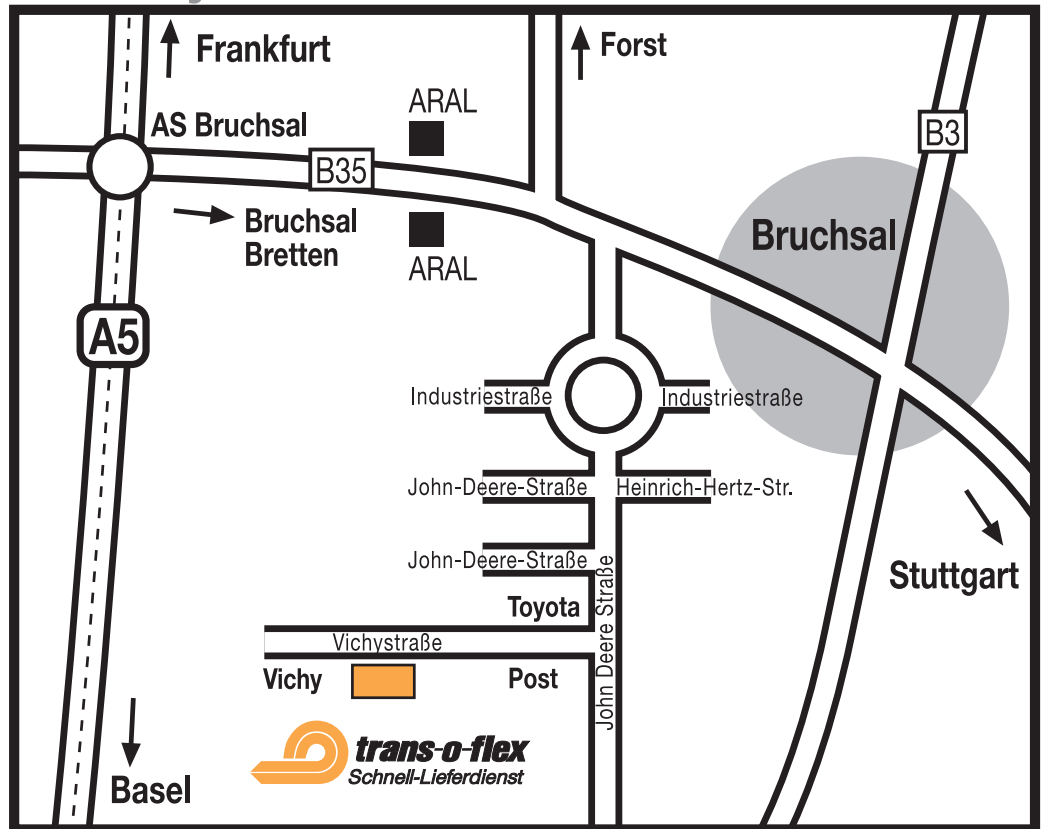

BRUCHSAL

Distributions GmbH Bruchsal
Systempartner trans-o-flex
Vichystraße 7
D-76646 Bruchsal
Phone: ++49(0)7251/9715-0
Fax: ++49(0)7251/971519
www.trans-o-flex.de

Your way to trans-o-flex

From the north and south:

- On the A5 motorway direction Bruchsal,
- take the Bruchsal exit.
- At the first set of traffic lights after the exit, turn right and
- follow the B35.
- After the Aral petrol station, turn right at the second set of traffic lights and
- follow the signs to the "Postfrachtzentrum".
- Drive across the roundabout and after approximately 800 metres,
- turn right into Vichystraße.
- trans-o-flex is after the post freight centre on the left.