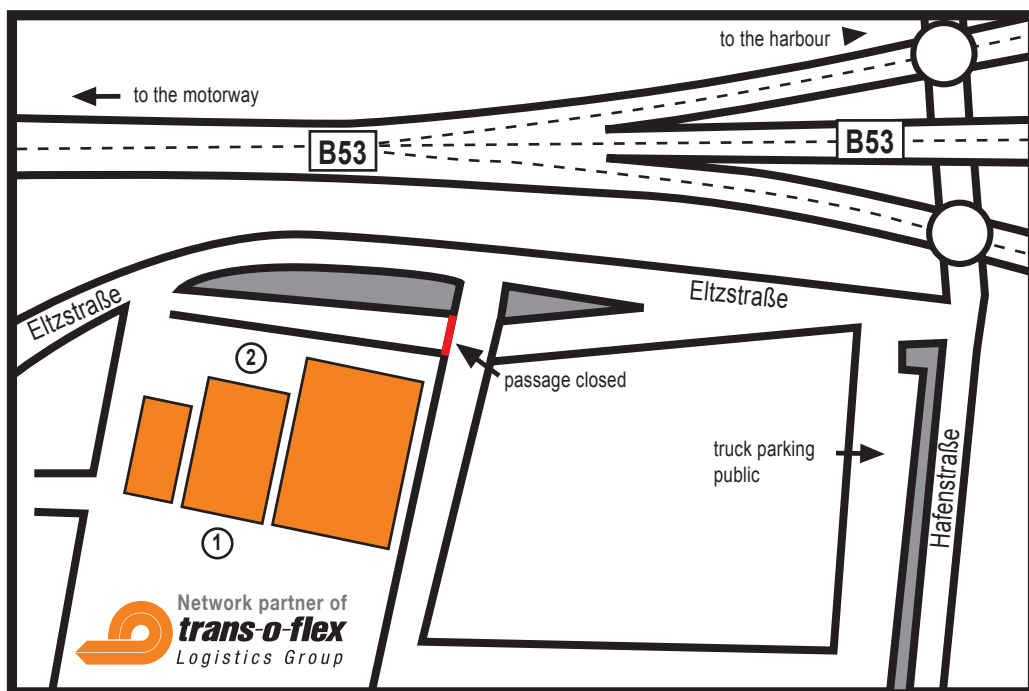

TRIER

Distributions GmbH Trier
Network partner of trans-o-flex
Tonstraße 9
54293 Trier-Ehrang
Germany
Phone: + 49 651 937775-0
Fax: + 49 651 937775-19
www.trans-o-flex.com

How to find us: