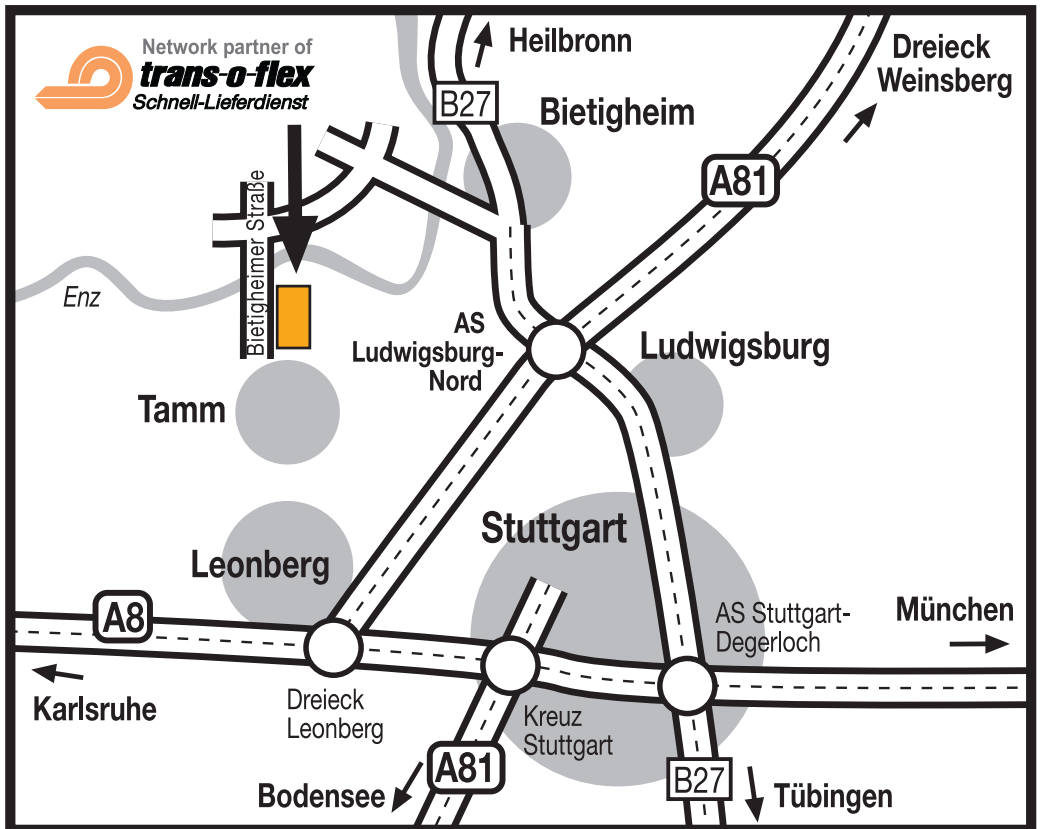

## How to find us:

### From the north and east:

- At the Dreieck Weinsberg junction on the motorway, drive direction Stuttgart.
- Take the Ludwigsburg-Nord exit.
- After the exit, turn left
- onto the B27 until you reach Bietigheim.
- At the beginning of the town, at the second set of traffic lights (also the first left) turn left and follow the main road.
- After approximately 1.5 km, take the first possible left and then left again.
- trans-o-flex is after the bridge on the left.

### From the west, south and direction Donaueschingen, Dornstadt:

- On the motorway to the Dreieck Leonberg junction direction Heilbronn.
- Take the Ludwigsburg-Nord exit.
- After the exit, turn left
- onto the B27 until you reach Bietigheim.
- At the beginning of the town, at the second set of traffic lights (also the first possible left turn) turn left and follow the main road.
- After approximately 1.5 km, take the first possible left and then left again.
- trans-o-flex is after the bridge on the left.