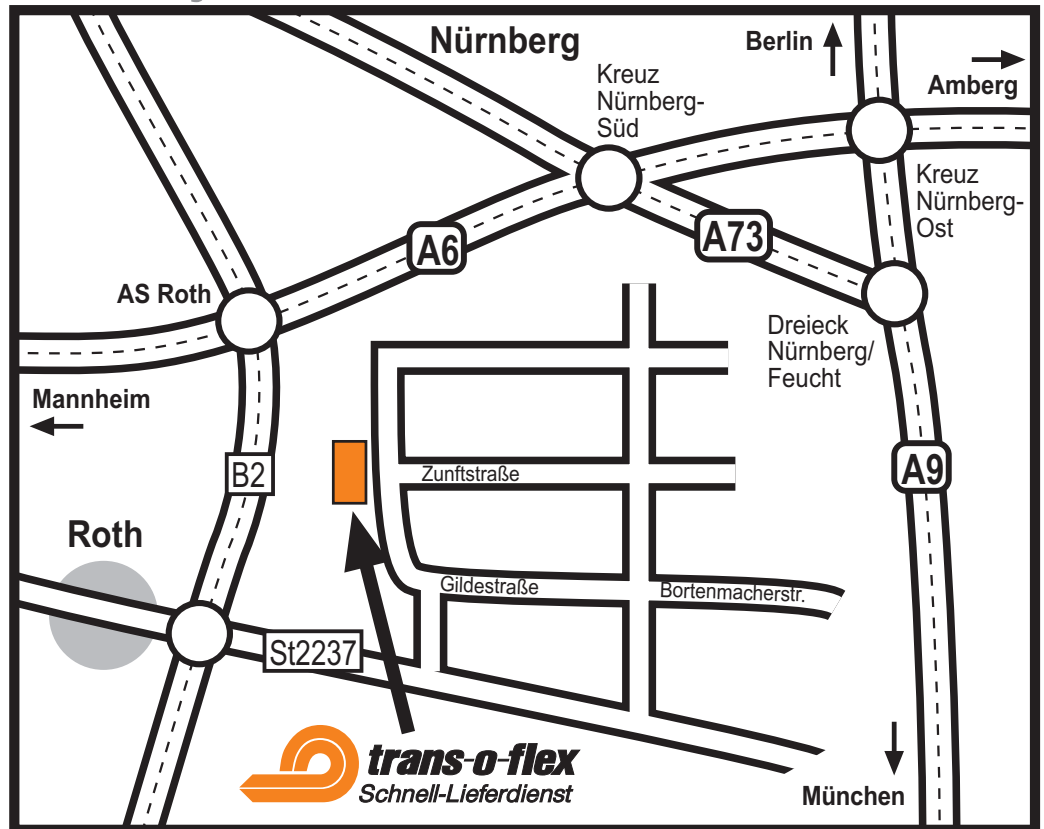

### From the north:

- On the Berlin - Munich motorway (A9),
- at the Nürnberg-Ost junction,
- take the A6 direction Heilbronn/Mannheim.
- Take the Roth exit and
- follow the B2a federal road for approximately 10 km.
- Take the Roth exit and
- at the crossing, turn left.
- After approx. 500 metres (after passing the Praktiker DIY Store),
- turn left and take the next road on the left.
- After the right-hand bend, before the large hall,
- turn left into the courtyard.
- trans-o-flex is situated in the 2nd hall complex on the premises of Hörnlein Handelsgesellschaft GmbH & Co.

### From the west:

- On the Mannheim - Nürnberg motorway (A6),
- Take the Roth exit and
- follow the B2a federal road for approximately 10 km.
- Take the Roth exit and
- at the crossing, turn left.
- After approx. 500 metres (after passing the Praktiker DIY Store),
- turn left and take the next road on the left.
- After the right-hand bend, before the large hall,
- turn left into the courtyard.
- trans-o-flex is situated in the 2nd hall complex on the premises of Hörnlein Handelsgesellschaft GmbH & Co.

### From the east:

- On the Nürnberg - Mannheim motorway (A6),
- take the Roth exit and
- follow the B2a federal road for approximately 10 km.
- Take the Roth exit and
- at the crossing, turn left.
- After approx. 500 metres (after passing the Praktiker DIY Store),
- turn left and take the next road on the left.
- After the right-hand bend, before the large hall,
- turn left into the courtyard.
- trans-o-flex is situated in the 2nd hall complex on the premises of Hörnlein Handelsgesellschaft GmbH & Co.