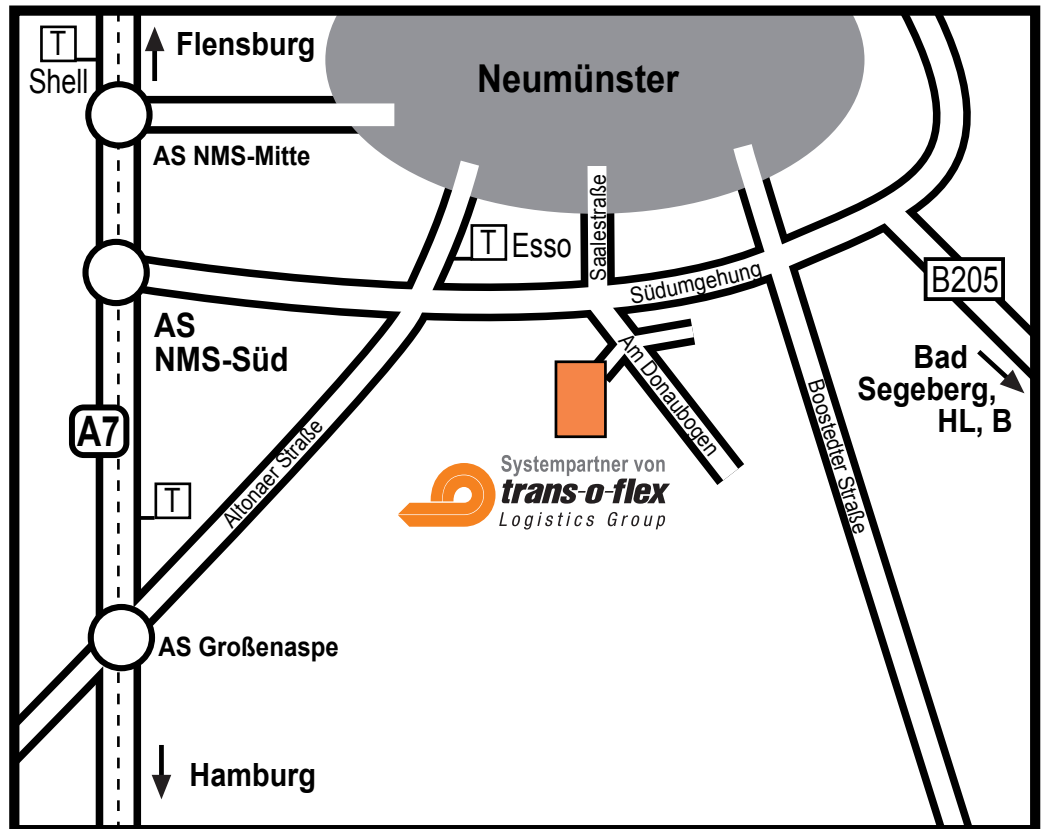

NEUMÜNSTER

Distributions GmbH Neumünster
Network partner of trans-o-flex
Am Donaubogen 2
24539 Neumünster
Germany
Phone: +49 4321 8538-0
Fax: +49 4321 851851
www.trans-o-flex.com

How to find us: