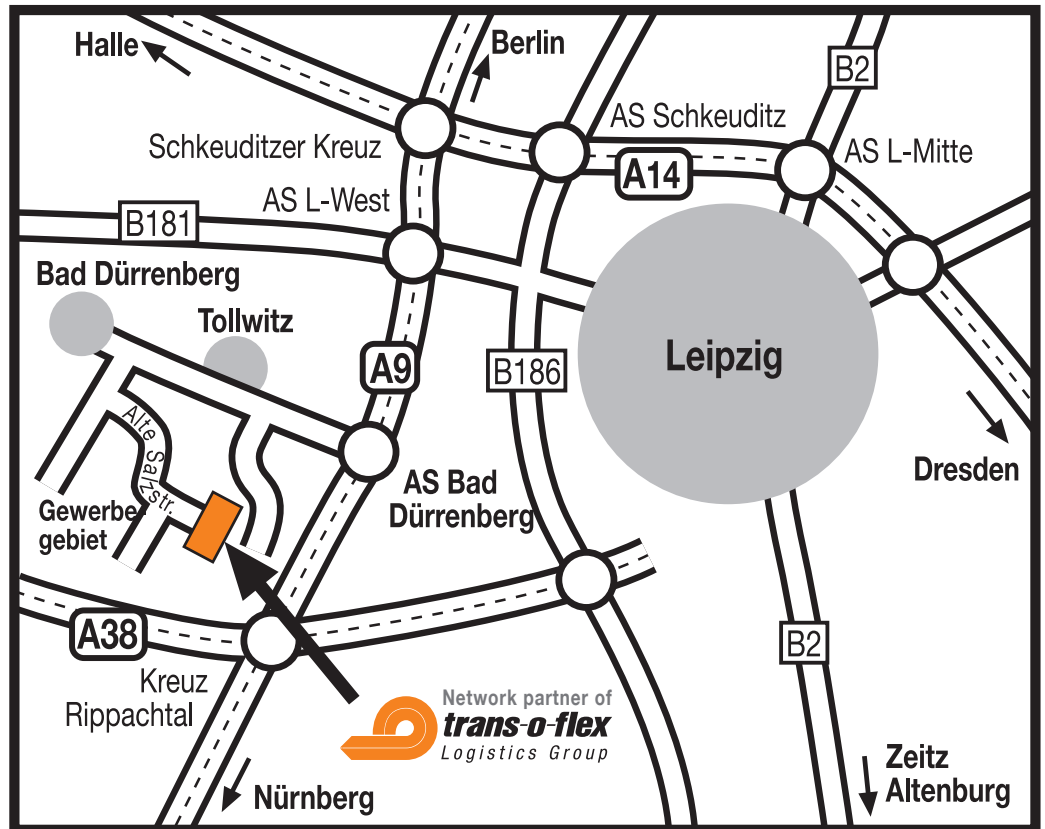

## LEIPZIG

Distributions GmbH Leipzig  
Network partner of trans-o-flex  
In den Längen 3  
06231 Bad Dürrenberg  
Germany  
Phone: +49 (0)3462 93-0  
Fax: +49 (0)3462 93118  
www.trans-o-flex.com

### How to find us:

#### Direction Nuremberg, Berlin:

- Take the motorway A9 till exit 19 Bad Dürrenberg
- Drive further in the direction of Bad Dürrenberg
- After approx. 1 km turn left into the industrial park
- Turn left into next street: Alte Salzstraße