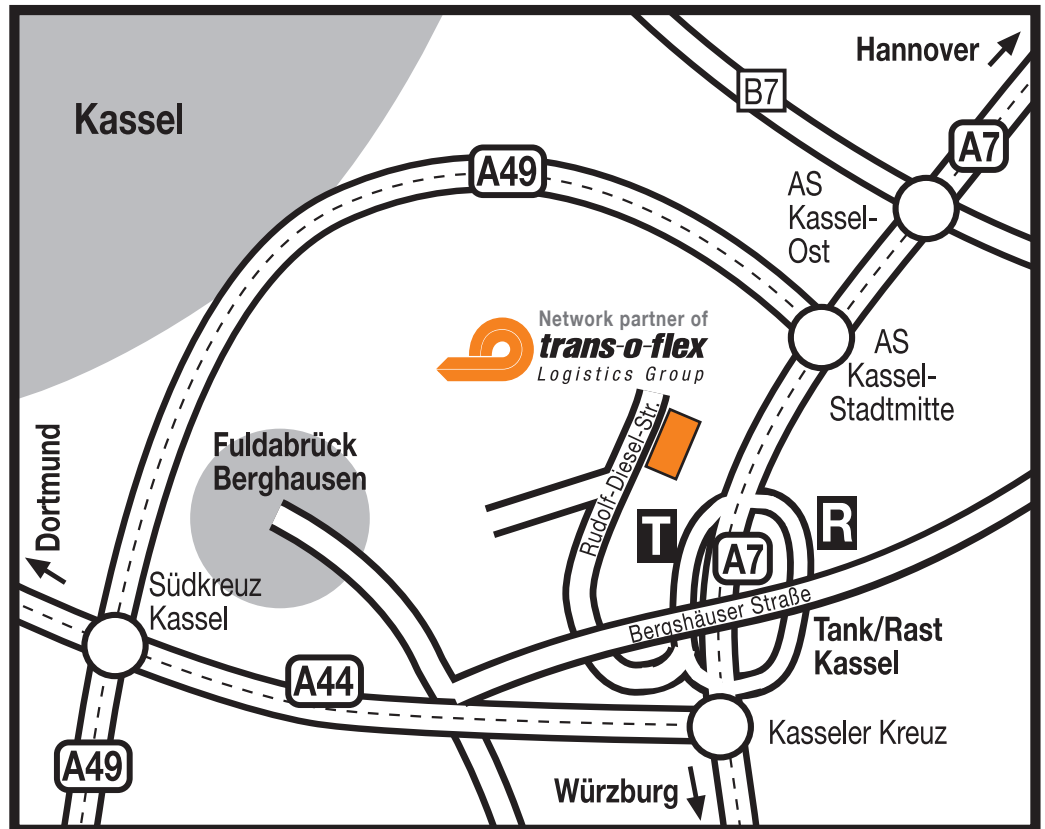

KASSEL

Distributions GmbH 22
Network partner of
trans-o-flex
Rudolf-Diesel-Straße 11
34123 Kassel
Germany
Phone: +49 (0)561 57456-0
Fax: +49 (0)561 5851705
www.trans-o-flex.com

How to find us:

From the north via the A7 motorway:

- Leave the A7 motorway at the Kassel petrol station.
- Pass the petrol station on the right.
- Drive under the bridge and turn right immediately.
- Cross the next crossroads (road sign GVZ).
- trans-o-flex is 200 metres further on the right.

From the south via the A7 motorway:

- Leave the A7 motorway at the Kassel service station.
- Pass the petrol station and drive to the restaurant.
- Turn right into Bergshäuser Straße (direction Fuldaabrück-Bergshausen).
- Turn right onto the second road (road sign GVZ).
- trans-o-flex is 200 metres further on the right.

From the west via the A44 motorway:

- On the A44 motorway to the Kasseler Kreuz junction, change onto the A7 motorway direction Hanover.
- Follow the description of the way from the south.

Bon voyage!

Network partner of