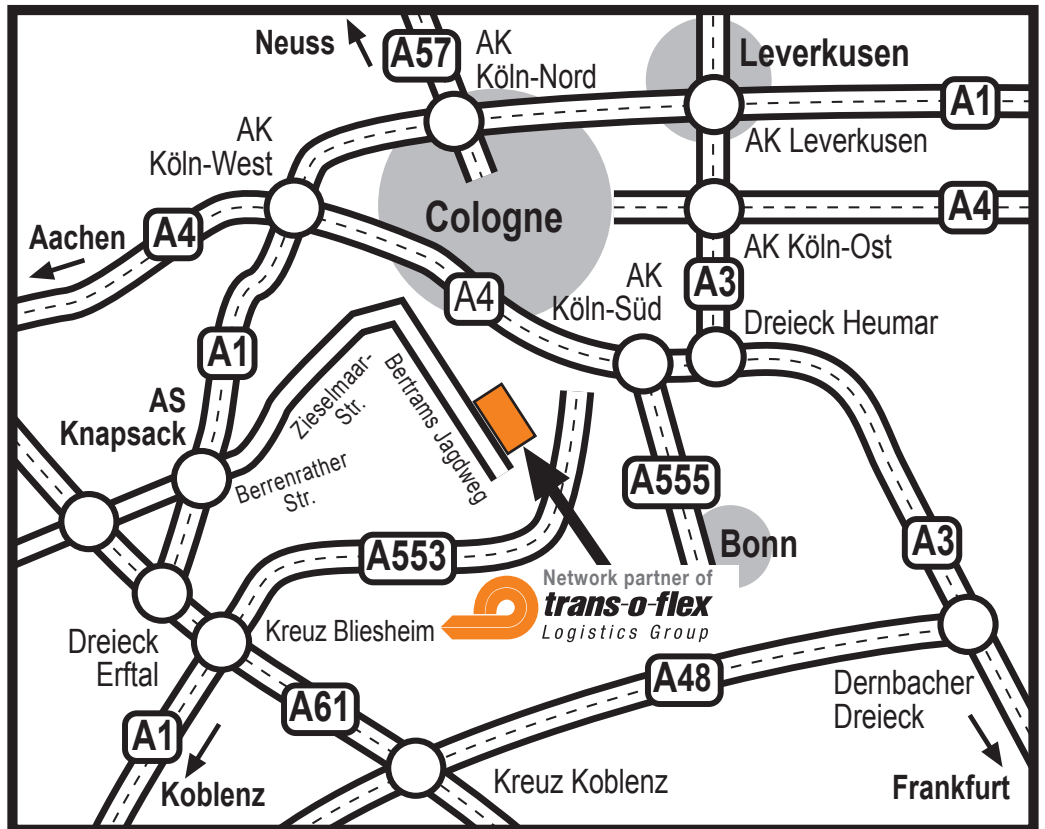

How to find us:

COLOGNE

Distributions GmbH 31
Network partner of
trans-o-flex
Grubenstraße 12
50354 Hürth-Knapsack
Germany
Phone: +49 (0)2233 202-0
Fax: +49 (0)2233 202-222
www.trans-o-flex.com