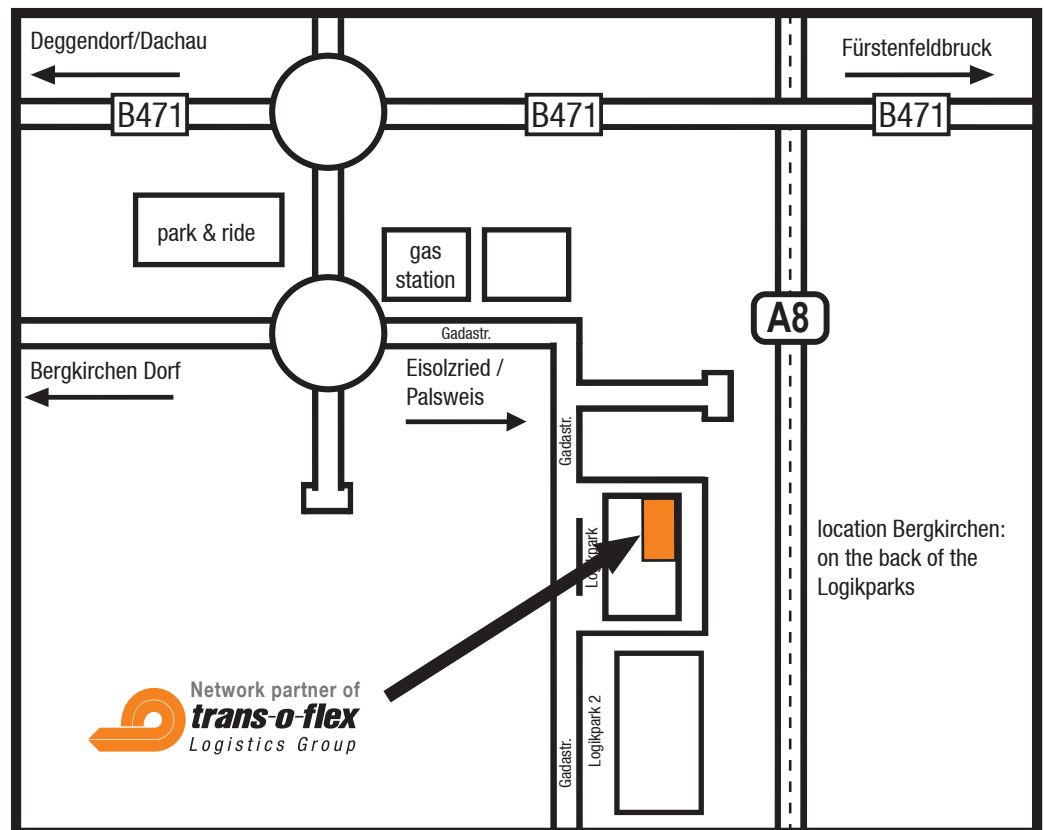

Directions coming from the north:

- Take the motorway A 8 to junction Dachau/Fürstenfeldbruck
- Exit Dachau onto the B 471
- After 300 m take the exit to the industrial park GADA
- Exit the roundabout at the 2nd exit
- Then exit next roundabout at the 3rd exit
- The entrance is 500 m on the right
- The loading area is at the back Gate 8-11

Directions coming from the south:

- Take the motorway A 8 to junction Dachau/Fürstenfeldbruck
- At the traffic lights turn left towards Dachau
- After 200 m take the exit to the industrial park GADA
- Exit the roundabout at the 2nd exit
- Then exit next roundabout at the 3rd exit
- The entrance is 500 m on the right
- The loading area is at the back Gate 8-11

Directions coming from the east:

- Take the motorway A 92 to junction Dachau/Oberschleißheim
- At the traffic lights turn left towards Dachau
- Exit Dachau onto the B 471
- Exit the roundabout at the 1st exit
- Then exit next roundabout at the 3rd exit
- The entrance is 500 m on the left
- The loading area is at the back Gate 8-1111